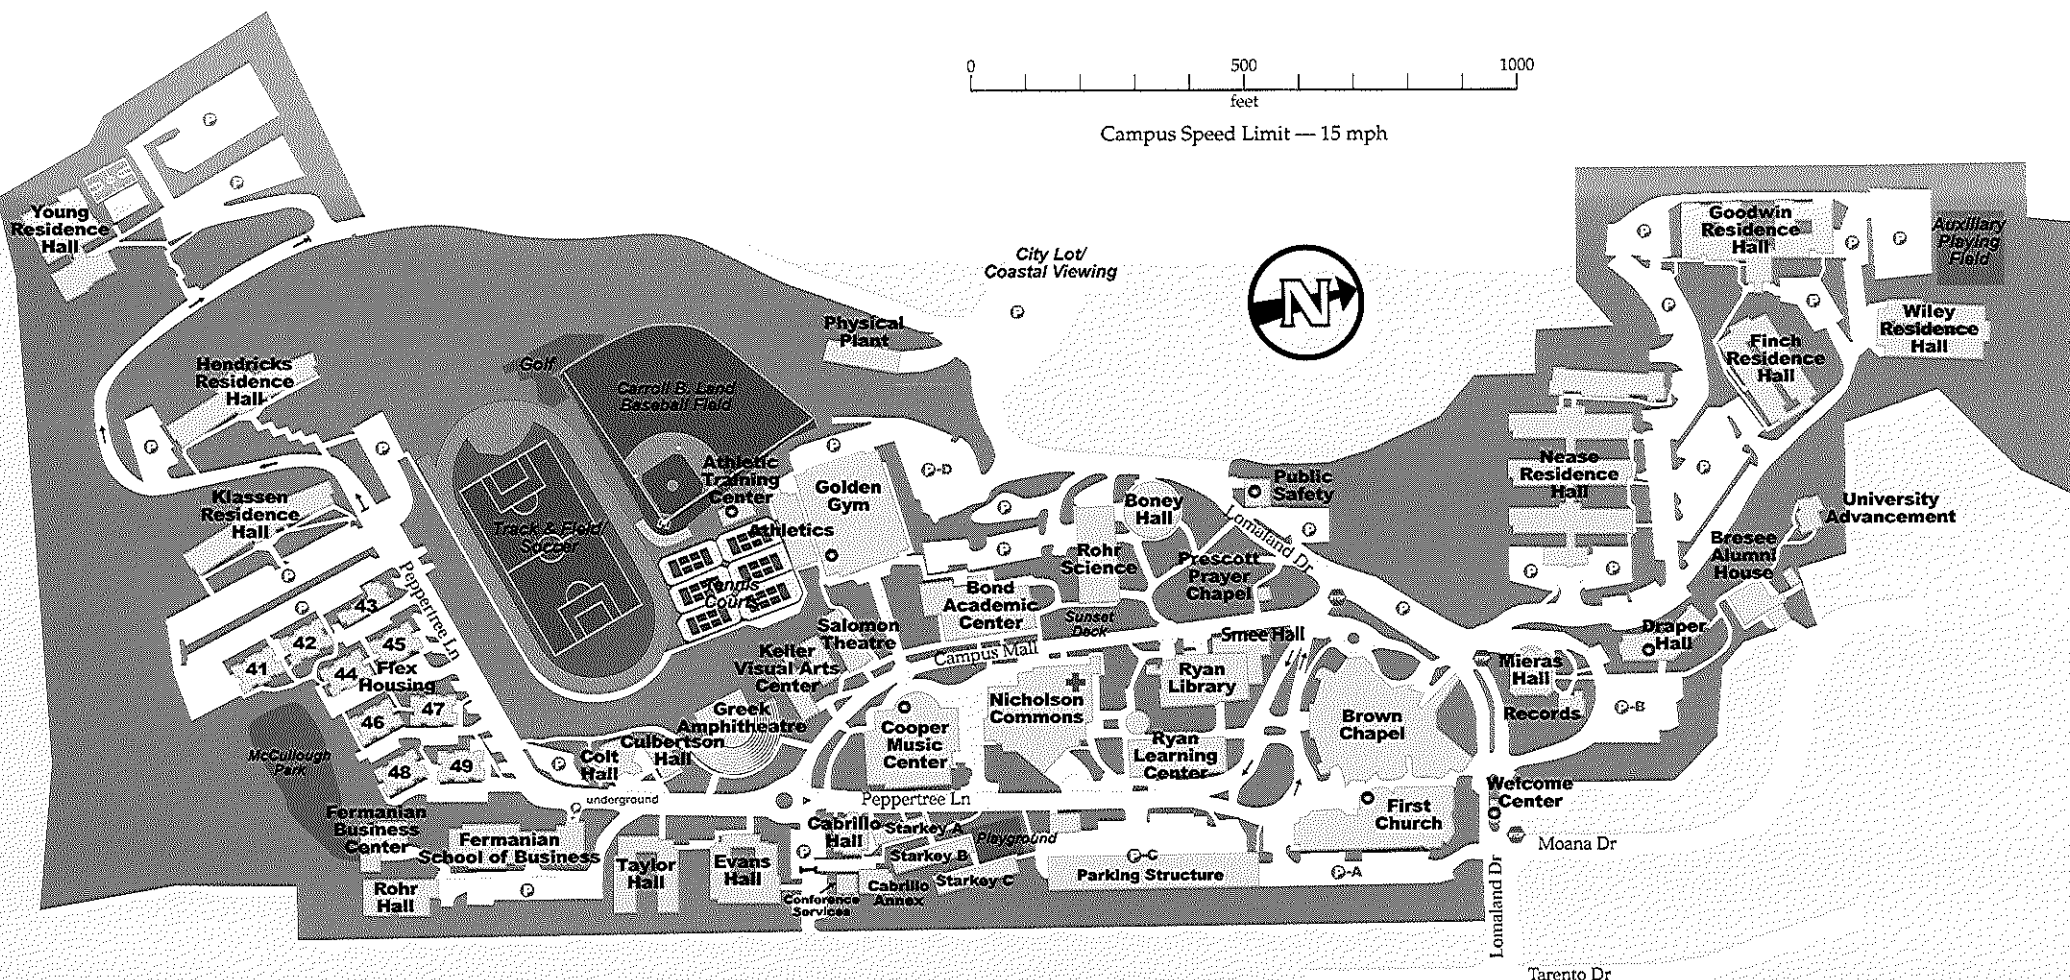

Campus Speed Limit — 15 mph

POINT LOMA
NAZARENE UNIVERSITY

3900 Lomaland Drive · San Diego, CA 92106
tel: (619) 849-2200 · fyi@pointloma.edu
www.pointloma.edu

 = An automated external defibrillator (AED) is a portable automatic device used to restore normal heart rhythm to patients in cardiac arrest.

 = Parking